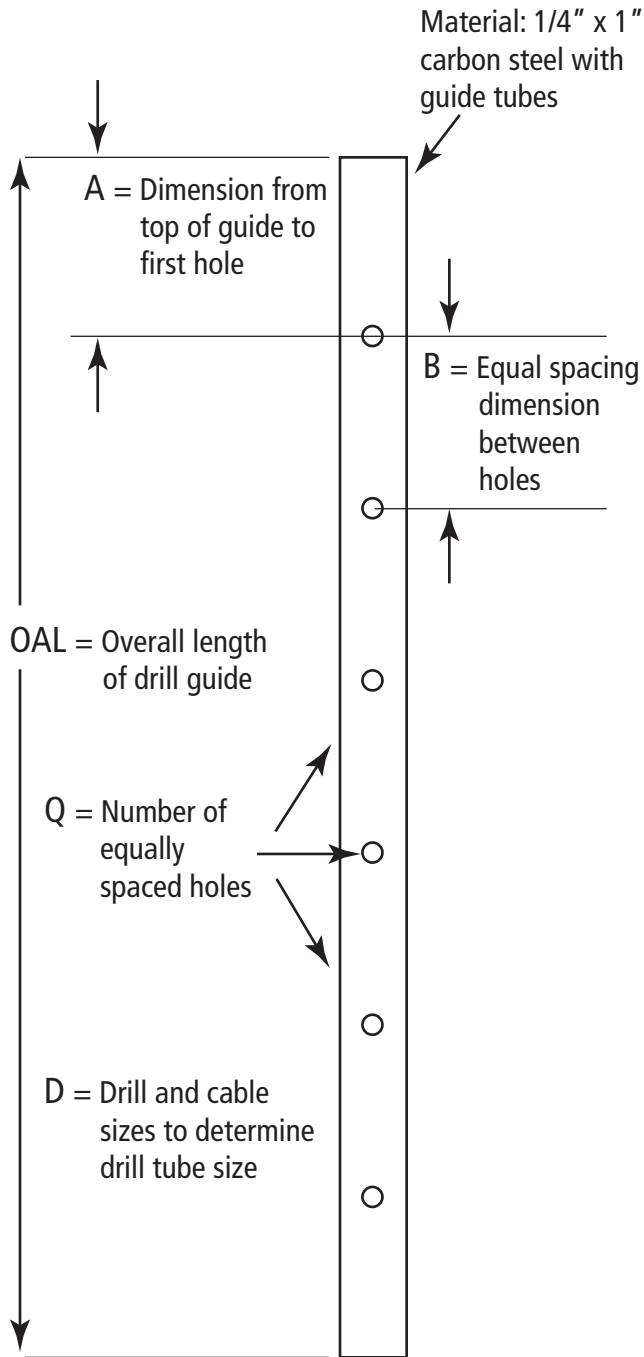

# Order Form for Drill Guide

The drill guide lets you drill straight holes through your wood posts. Use the guide to drill your pilot holes. Subsequent drilling will follow the pilot holes.

**Please provide all the requested information in the box below, then fax to 866-712-1198 or email to [brian@southeastdistributors.com](mailto:brian@southeastdistributors.com)**

## Drill Guide Specs

Number of drill guides: \_\_\_\_\_

Material:  
1/4" x 1" carbon steel with guide tubes

OAL: \_\_\_\_\_ inches

A: \_\_\_\_\_ inches

B: \_\_\_\_\_ inches

Q: \_\_\_\_\_

D:

Order No.	Drill Size	Cable Size
<input type="checkbox"/> DG-156	5/32"	1/8"
<input type="checkbox"/> DG-219	7/32"	3/16"
<input type="checkbox"/> DG-281	9/32"	1/4"

**I authorize the manufacture of the above specified drill guide.**